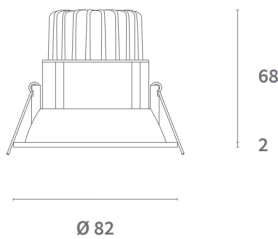

IP44 IK03

38°

CRI ≥ 90

DIMMABLE

INSTALLATION
70 mm

DIMENSIONS
82 mm

5 PRAGMALUX
YEAR
WARRANTY

OPTIONS

1-10V

GST
1813/5

CASAMBI

COLORS

DETAILS

Black version

SPECIFICATIONS

ITEM CODE	DESCRIPTION	W	LM*	LM/W*	KELVIN	LIFETIME L80B10	BEAM ANGLE
9111856	LED Spot Pico IP44 Fixed 12W 2700K CRI>90 38D 650lm White Ø82 F - G Ø75 - Dimmable	12	650	54	2700	30000	38°
9111862	LED Spot Pico IP44 Fixed 12W 2700K CRI>90 38D 650lm Black Ø82 F - G Ø75 - Dimmable	12	650	54	2700	30000	38°
9111858	LED Spot Pico IP44 Fixed 12W 3000K CRI>90 38D 700lm White Ø82 F - G Ø75 - Dimmable	12	700	58	3000	30000	38°
9111864	LED Spot Pico IP44 Fixed 12W 3000K CRI>90 38D 700lm Black Ø82 F - G Ø75 - Dimmable	12	700	58	3000	30000	38°
9111860	LED Spot Pico IP44 Fixed 12W 4000K CRI>90 38D 800lm White Ø82 F - G Ø75 - Dimmable	12	800	67	4000	30000	38°
9111866	LED Spot Pico IP44 Fixed 12W 4000K CRI>90 38D 800lm Black Ø82 F - G Ø75 - Dimmable	12	800	67	4000	30000	38°

* Bruto lumen - LOR up to 81%

DIMENSIONS

Cutout Size
Fixed
Ø70mm